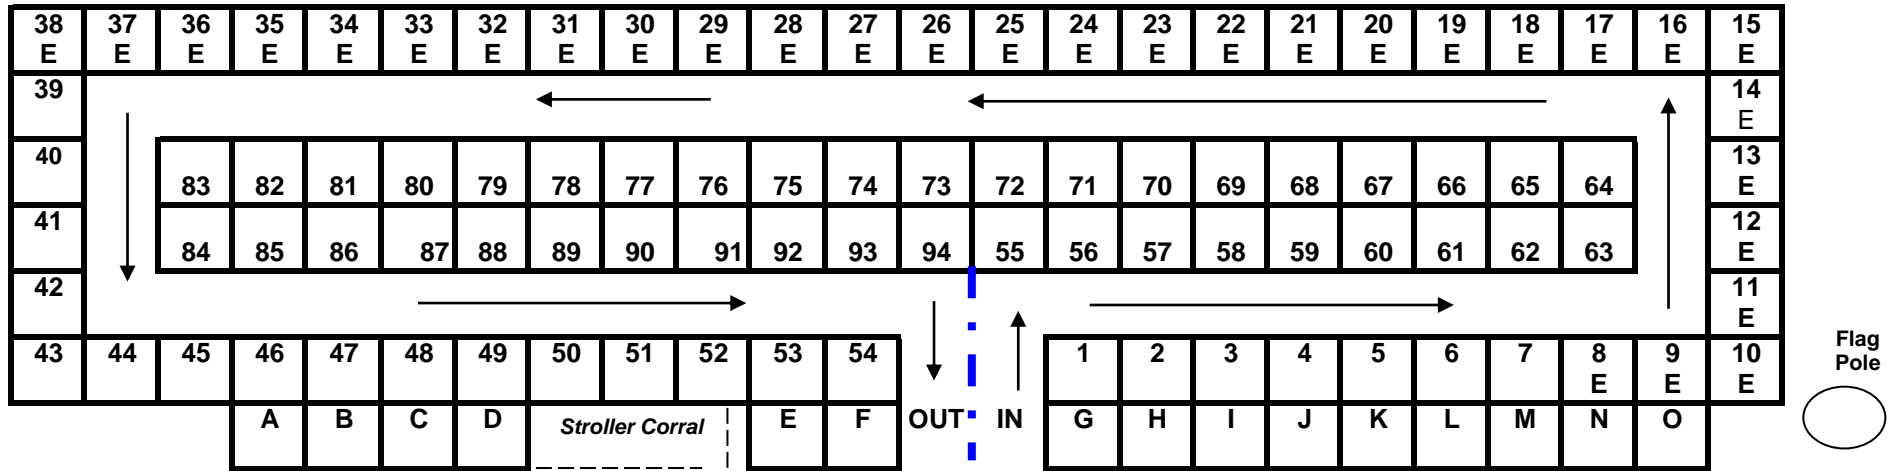

BUSINESS TENT - SATURDAY

Tent Hours: 10:00 a.m. – 4:00 p.m

BUSINESS TENT 240' x 60'